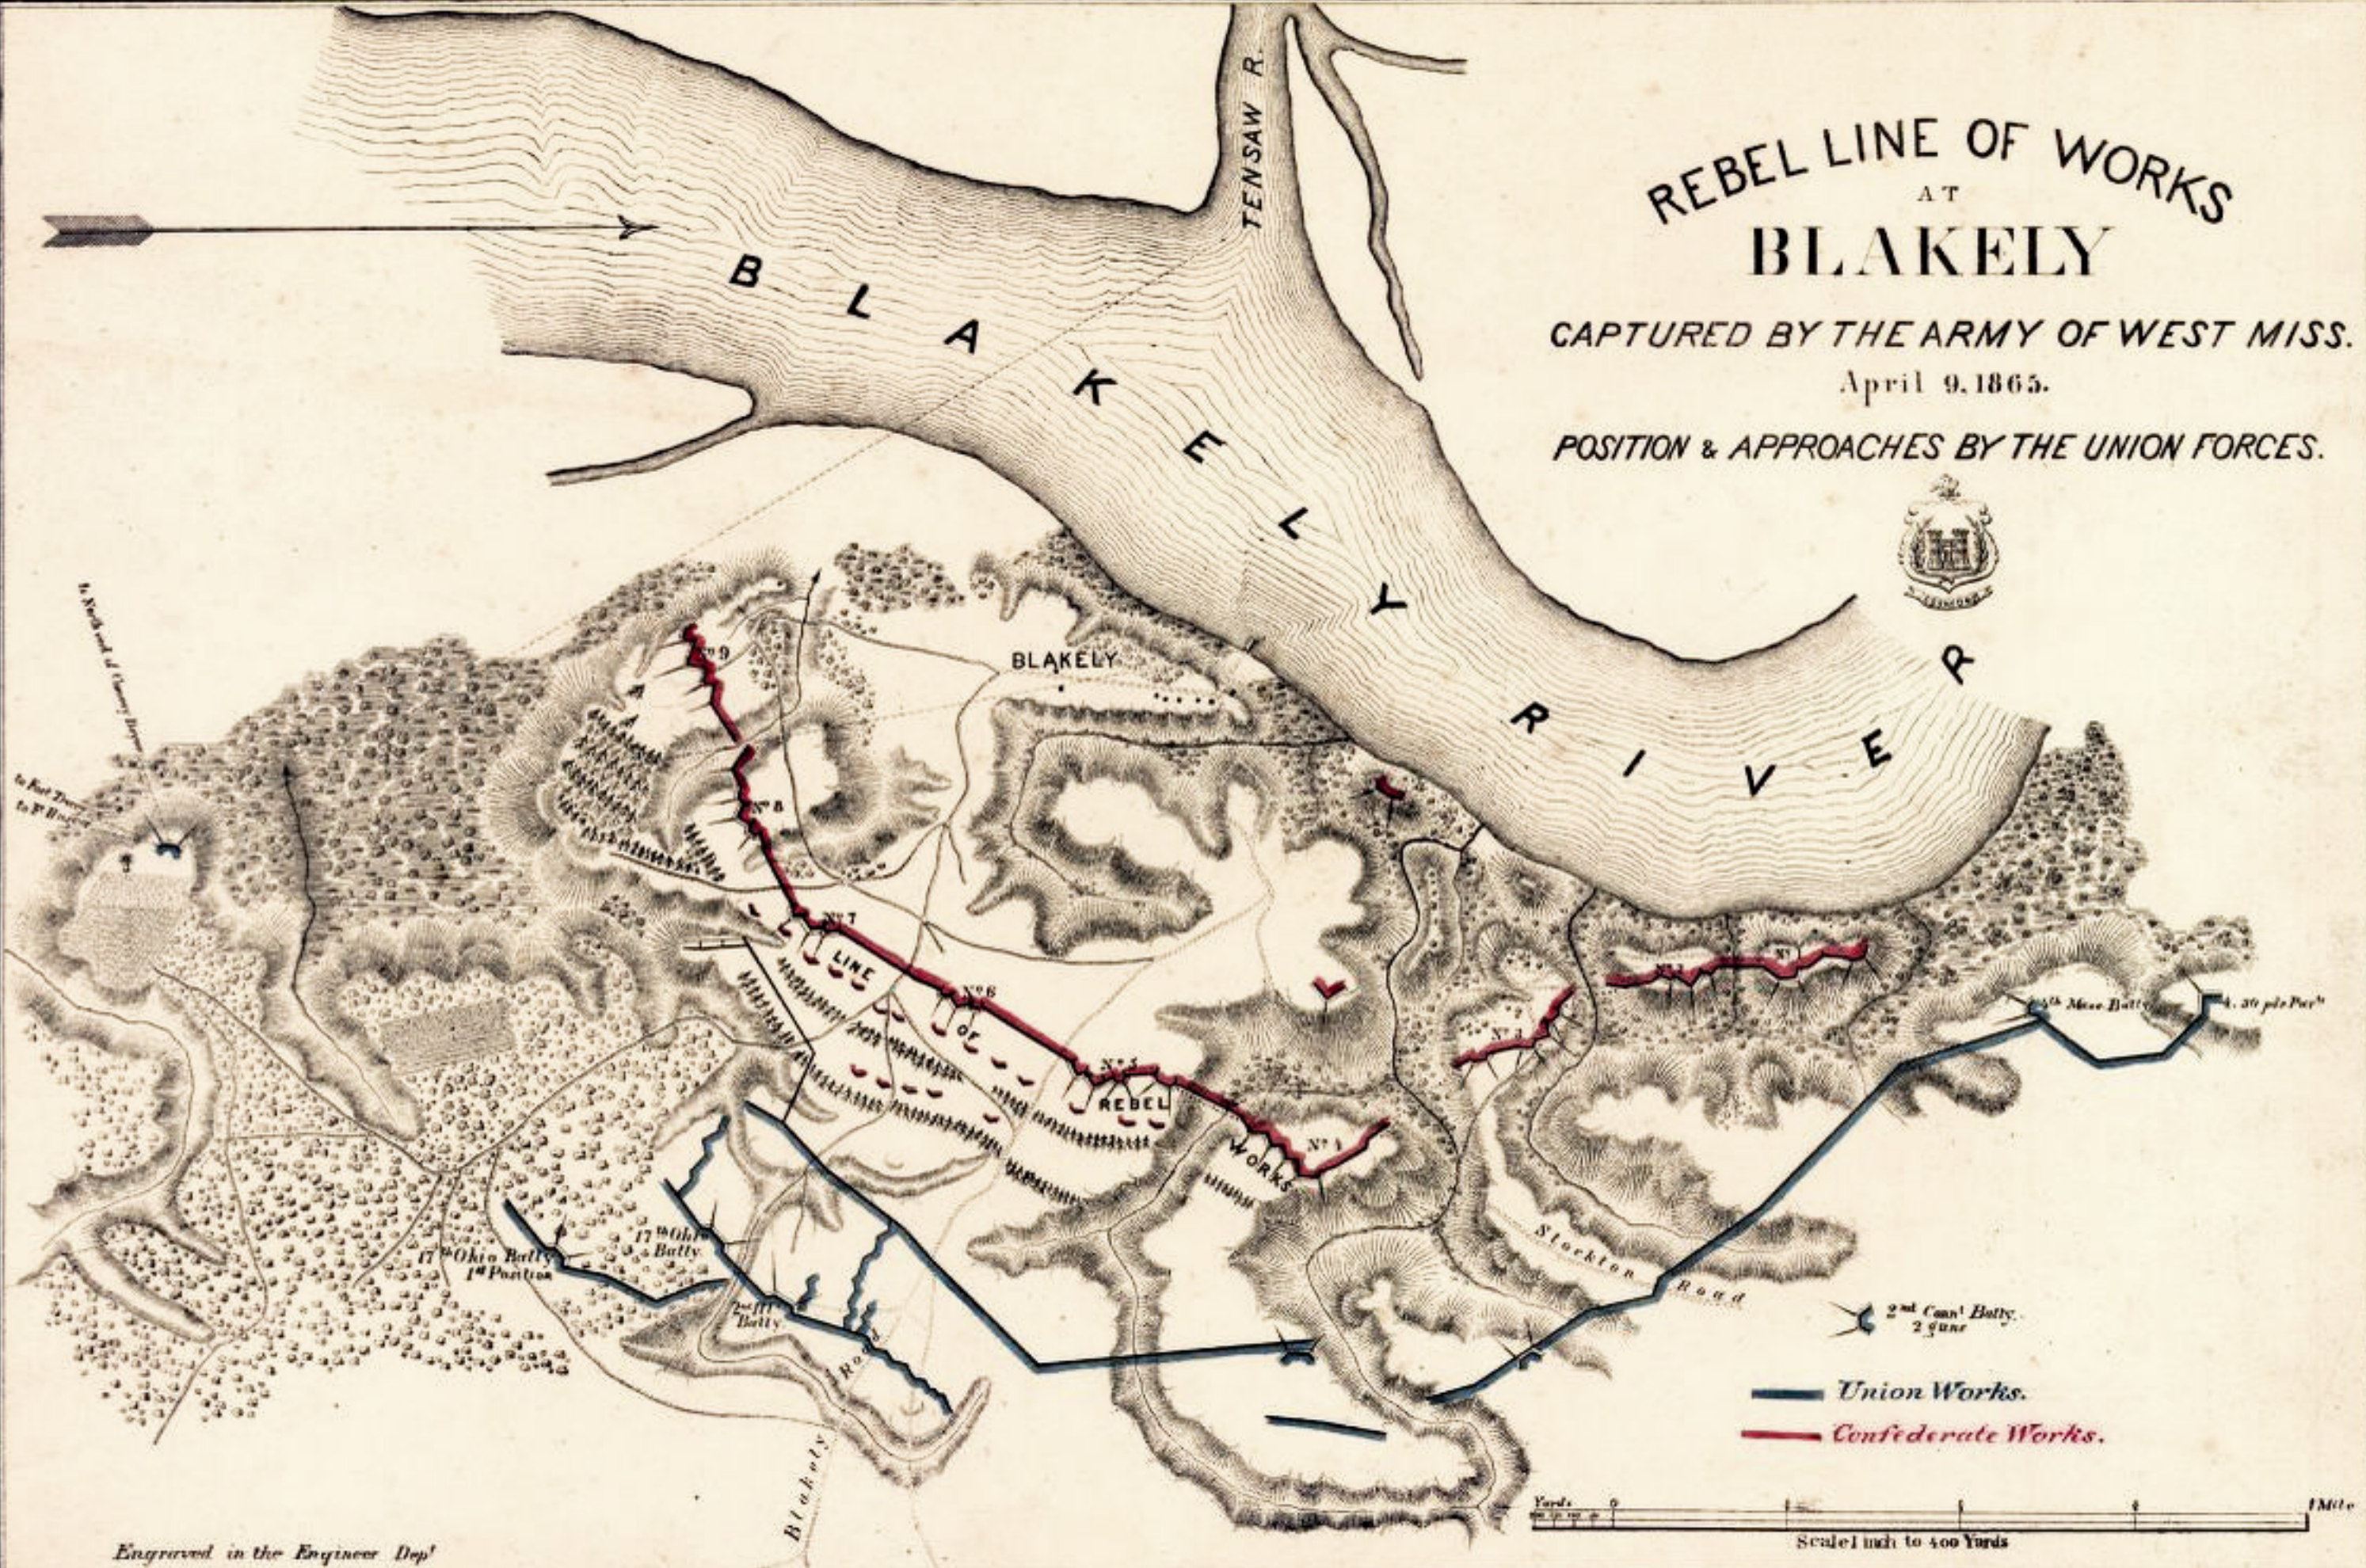

REBEL LINE OF WORKS AT BLAKELY

CAPTURED BY THE ARMY OF WEST MISS.

April 9, 1865.

POSITION & APPROACHES BY THE UNION FORCES.

Engraved in the Engineer Dep't

389160
29

Division of Maps
JUL 15 1929
Library of Congress